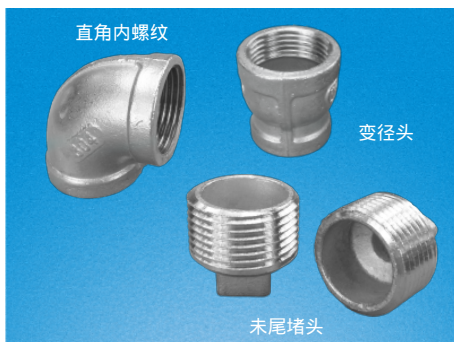

## RCCN 日成不锈钢接头螺纹连接配件

产品材质:铸造不锈钢304制成。  
产品特性:可直接连接对应螺纹管。  
更多样式参考网页资料。

内螺纹活动型号 Item No.	螺牙规格 Specification	内螺纹三通型号 Item No.	螺牙规格 Specification
DNF8/304	1/4"	DNT8/304	1/4"
DNF10/304	3/8"	DNT10/304	3/8"
DNF15/304	1/2"	DNT15/304	1/2"
DNF20/304	3/4"	DNT20/304	3/4"
DNF25/304	1"	DNT25/304	1"
DNF32/304	1-1/4"	DNT32/304	1-1/4"
DNF40/304	1-1/2"	DNT40/304	1-1/2"
DNF50/304	2"	DNT50/304	2"
DNF65/304	2-1/2"	DNT65/304	2-1/2"
DNF80/304	3"	DNT80/304	3"
DNF100/304	4"	DNT100/304	4"

内螺纹型号 Item No.	螺牙规格 Specification	外螺纹型号 Item No.	螺牙规格 Specification
DNN8/304	1/4"	DNW8/304	1/4"
DNN10/304	3/8"	DNW10/304	3/8"
DNN15/304	1/2"	DNW15/304	1/2"
DNN20/304	3/4"	DNW20/304	3/4"
DNN25/304	1"	DNW25/304	1"
DNN32/304	1-1/4"	DNW32/304	1-1/4"
DNN40/304	1-1/2"	DNW40/304	1-1/2"
DNN50/304	2"	DNW50/304	2"
DNN65/304	2-1/2"	DNW65/304	2-1/2"
DNN80/304	3"	DNW80/304	3"
DNN100/304	4"	DNW100/304	4"

变径螺纹型号 Item No.	螺牙规格 Specification	外螺纹长管型号 Item No.	螺牙规格 Specification
DNF1008/304	外3/8"-内1/4"	DNC8/304	1/4"
DNF1510/304	外1/2"-内3/8"	DNC10/304	3/8"
DNF2015/304	外3/4"-内1/2"	DNC15/304	1/2"
DNF2520/304	外1"-内3/4"	DNC20/304	3/4"
DNF3225/304	外1-1/4"-内1"	DNC25/304	1"
DNF4032/304	外2"-内1-1/4"	DNC32/304	1-1/4"
DNF5040/304	外2"-内1-1/2"	DNC40/304	1-1/2"
DNF6550/304	外2-1/2"-内2"	DNC50/304	2"
DNF8065/304	外3"-内2-1/2"	DNC65/304	2-1/2"
DNF10080/304	外4"-内3"	DNC80/304	3"
DNF10050/304	外4"内2"	DNC100/304	4"

直角内螺纹型号 Item No.	螺牙规格 Specification	末尾堵头型号 Item No.	螺牙规格 Specification
DNL8/304	1/4"	DND8/304	1/4"
DNL10/304	3/8"	DND10/304	3/8"
DNL15/304	1/2"	DND15/304	1/2"
DNL20/304	3/4"	DND20/304	3/4"
DNL25/304	1"	DND25/304	1"
DNL32/304	1-1/4"	DND32/304	1-1/4"
DNL40/304	1-1/2"	DND40/304	1-1/2"
DNL50/304	2"	DND50/304	2"
DNL65/304	2-1/2"	DND65/304	2-1/2"
DNL80/304	3"	DND80/304	3"
DNL100/304	4"	DND100/304	4"