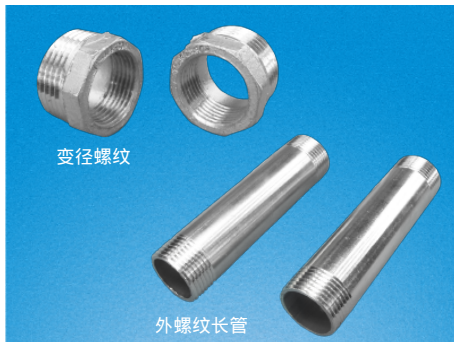

## RCCN 日成不锈钢接头螺纹连接配件

产品材质:铸造不锈钢304制成。  
产品特性:可直接连接对应螺纹管。  
更多样式参考网页资料。

内螺纹活动型号 Item No.	螺牙规格 Specification	内螺纹三通型号 Item No.	螺牙规格 Specification
DNF8/304	1/4"	DNT8/304	1/4"
DNF10/304	3/8"	DNT10/304	3/8"
DNF15/304	1/2"	DNT15/304	1/2"
DNF20/304	3/4"	DNT20/304	3/4"
DNF25/304	1"	DNT25/304	1"
DNF32/304	1-1/4"	DNT32/304	1-1/4"
DNF40/304	1-1/2"	DNT40/304	1-1/2"
DNF50/304	2"	DNT50/304	2"
DNF65/304	2-1/2"	DNT65/304	2-1/2"
DNF80/304	3"	DNT80/304	3"
DNF100/304	4"	DNT100/304	4"

内螺纹型号 Item No.	螺牙规格 Specification	外螺纹型号 Item No.	螺牙规格 Specification
DNN8/304	1/4"	DNW8/304	1/4"
DNN10/304	3/8"	DNW10/304	3/8"
DNN15/304	1/2"	DNW15/304	1/2"
DNN20/304	3/4"	DNW20/304	3/4"
DNN25/304	1"	DNW25/304	1"
DNN32/304	1-1/4"	DNW32/304	1-1/4"
DNN40/304	1-1/2"	DNW40/304	1-1/2"
DNN50/304	2"	DNW50/304	2"
DNN65/304	2-1/2"	DNW65/304	2-1/2"
DNN80/304	3"	DNW80/304	3"
DNN100/304	4"	DNW100/304	4"

变径螺纹型号 Item No.	螺牙规格 Specification	外螺纹长管型号 Item No.	螺牙规格 Specification
DNF1008/304	外3/8"-内1/4"	DNC8/304	1/4"
DNF1510/304	外1/2"-内3/8"	DNC10/304	3/8"
DNF2015/304	外3/4"-内1/2"	DNC15/304	1/2"
DNF2520/304	外1"-内3/4"	DNC20/304	3/4"
DNF3225/304	外1-1/4"-内1"	DNC25/304	1"
DNF4032/304	外2"-内1-1/4"	DNC32/304	1-1/4"
DNF5040/304	外2"-内1-1/2"	DNC40/304	1-1/2"
DNF6550/304	外2-1/2"-内2"	DNC50/304	2"
DNF8065/304	外3"-内2-1/2"	DNC65/304	2-1/2"
DNF10080/304	外4"-内3"	DNC80/304	3"
DNF10050/304	外4"内2"	DNC100/304	4"

直角内螺纹型号 Item No.	螺牙规格 Specification	末尾堵头型号 Item No.	螺牙规格 Specification
DNL8/304	1/4"	DND8/304	1/4"
DNL10/304	3/8"	DND10/304	3/8"
DNL15/304	1/2"	DND15/304	1/2"
DNL20/304	3/4"	DND20/304	3/4"
DNL25/304	1"	DND25/304	1"
DNL32/304	1-1/4"	DND32/304	1-1/4"
DNL40/304	1-1/2"	DND40/304	1-1/2"
DNL50/304	2"	DND50/304	2"
DNL65/304	2-1/2"	DND65/304	2-1/2"
DNL80/304	3"	DND80/304	3"
DNL100/304	4"	DND100/304	4"