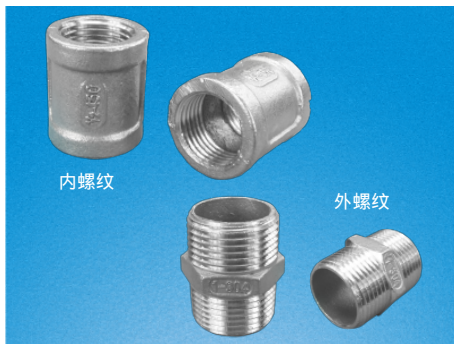

## RCCN 日成不锈钢接头螺纹连接配件

产品材质:铸造不锈钢304制成。  
产品特性:可直接连接对应螺纹管。  
更多样式参考网页资料。

内螺纹活动型号 Item No.	螺牙规格 Specification	内螺纹三通型号 Item No.	螺牙规格 Specification
DNF8/304	1/4"	DNT8/304	1/4"
DNF10/304	3/8"	DNT10/304	3/8"
DNF15/304	1/2"	DNT15/304	1/2"
DNF20/304	3/4"	DNT20/304	3/4"
DNF25/304	1"	DNT25/304	1"
DNF32/304	1-1/4"	DNT32/304	1-1/4"
DNF40/304	1-1/2"	DNT40/304	1-1/2"
DNF50/304	2"	DNT50/304	2"
DNF65/304	2-1/2"	DNT65/304	2-1/2"
DNF80/304	3"	DNT80/304	3"
DNF100/304	4"	DNT100/304	4"

内螺纹型号 Item No.	螺牙规格 Specification	外螺纹型号 Item No.	螺牙规格 Specification
DNN8/304	1/4"	DNW8/304	1/4"
DNN10/304	3/8"	DNW10/304	3/8"
DNN15/304	1/2"	DNW15/304	1/2"
DNN20/304	3/4"	DNW20/304	3/4"
DNN25/304	1"	DNW25/304	1"
DNN32/304	1-1/4"	DNW32/304	1-1/4"
DNN40/304	1-1/2"	DNW40/304	1-1/2"
DNN50/304	2"	DNW50/304	2"
DNN65/304	2-1/2"	DNW65/304	2-1/2"
DNN80/304	3"	DNW80/304	3"
DNN100/304	4"	DNW100/304	4"

变径螺纹型号 Item No.	螺牙规格 Specification	外螺纹长管型号 Item No.	螺牙规格 Specification
DNF1008/304	外3/8"-内1/4"	DNC8/304	1/4"
DNF1510/304	外1/2"-内3/8"	DNC10/304	3/8"
DNF2015/304	外3/4"-内1/2"	DNC15/304	1/2"
DNF2520/304	外1"-内3/4"	DNC20/304	3/4"
DNF3225/304	外1-1/4"-内1"	DNC25/304	1"
DNF4032/304	外2"-内1-1/4"	DNC32/304	1-1/4"
DNF5040/304	外2"-内1-1/2"	DNC40/304	1-1/2"
DNF6550/304	外2-1/2"-内2"	DNC50/304	2"
DNF8065/304	外3"-内2-1/2"	DNC65/304	2-1/2"
DNF10080/304	外4"-内3"	DNC80/304	3"
DNF10050/304	外4"内2"	DNC100/304	4"

直角内螺纹型号 Item No.	螺牙规格 Specification	末尾堵头型号 Item No.	螺牙规格 Specification
DNL8/304	1/4"	DND8/304	1/4"
DNL10/304	3/8"	DND10/304	3/8"
DNL15/304	1/2"	DND15/304	1/2"
DNL20/304	3/4"	DND20/304	3/4"
DNL25/304	1"	DND25/304	1"
DNL32/304	1-1/4"	DND32/304	1-1/4"
DNL40/304	1-1/2"	DND40/304	1-1/2"
DNL50/304	2"	DND50/304	2"
DNL65/304	2-1/2"	DND65/304	2-1/2"
DNL80/304	3"	DND80/304	3"
DNL100/304	4"	DND100/304	4"