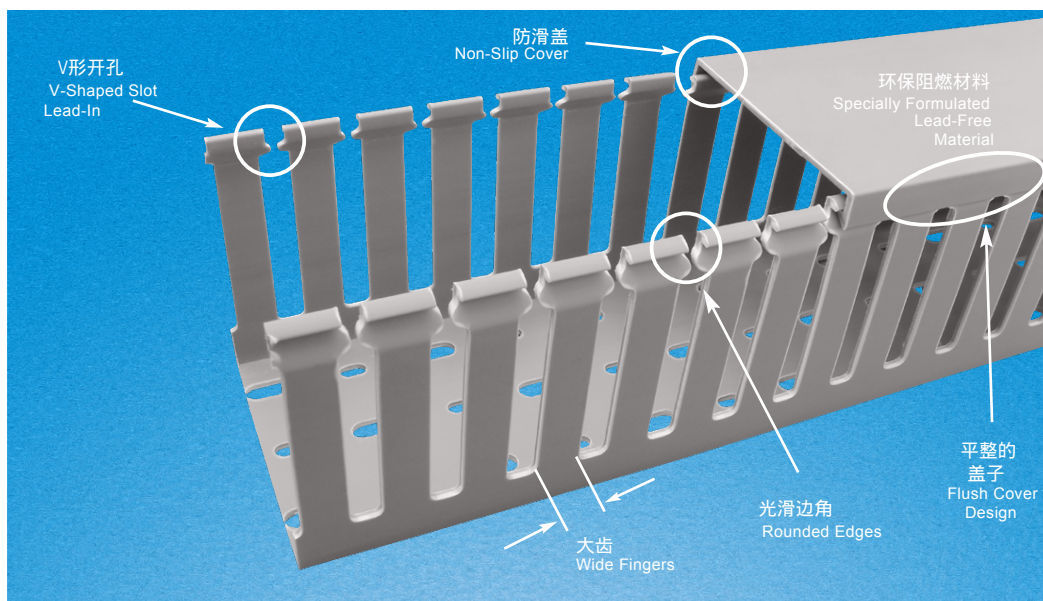

RCCN 日成VDR型环保阻燃线槽 Wide Slot Wiring Duct